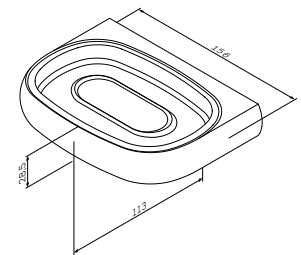

Sensation
淋浴架
A3034800

¥ 1 188

Good
Design
Awards