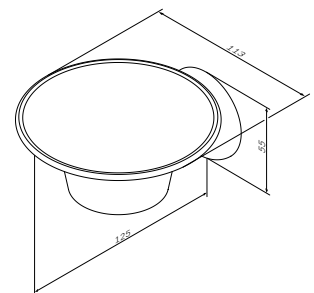

浴室挂件

Like
毛巾挂钩
A8035500

¥ 132

Like
双毛巾钩
A8035600

¥ 158

Good
Design
Awards

Like
玻璃皂碟
A8034200

¥ 288

¥ 358